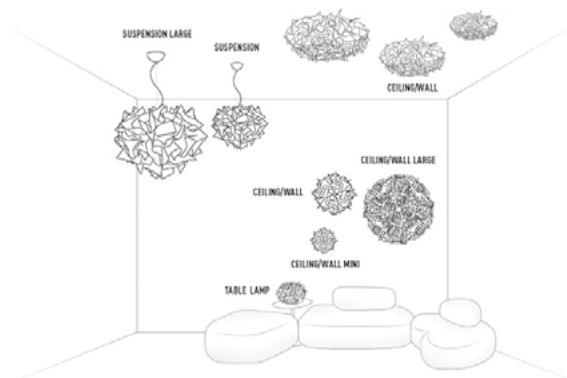

VELI SUSPENSION

design by Adriano Rachele

Compendium page 140

PRODUCT	SIZE	COLOUR	CODE
<p>SUSPENSION LARGE</p> <p>Bulbs E27: 4 X 12W LED Filament</p> <p>Made of: Opalflex® / Lentiflex® / Goldflex® / Steelflex® / Copperflex®</p> <p>With: MagneticSystem®</p> <p>Red wrapped electric wire (couture version)</p> <p>Ceiling rose matching colour (metalized version)</p> <p>Weight: net Kg 2,10 - gross Kg 5,60</p> <p>Package: 61 x 61 x h63cm</p> <p>CE IP 20 </p>	<p>h1: maximum cable length</p> <p>BULBS DISPOSITION: </p>	<ul style="list-style-type: none"> OPAL PLUM CHARCOAL PRISMA GOLD SILVER COPPER COUTURE 	<ul style="list-style-type: none"> VEL78SOS0003W_000 VEL78SOS0003H_000 VEL78SOS0003N_000 VEL78SOS0003LE000 VEL78SOS0003O_000 VEL78SOS0003S_000 VEL78SOS0003RA000 VEL78SOS0003BW000
<p>SUSPENSION</p> <p>Bulbs E27: 2 X 12W LED Filament</p> <p>Made of: Opalflex® / Lentiflex® / Goldflex® / Steelflex® / Copperflex®</p> <p>With: MagneticSystem®</p> <p>Red wrapped electric wire (couture version)</p> <p>Ceiling rose matching colour (metalized version)</p> <p>Weight: net Kg 2,10 - gross Kg 5,60</p> <p>Package: 61 x 61 x h63cm</p> <p>Weight: net Kg 1,15 - gross Kg 2,50</p> <p>Package: 45 x 45 x h40cm</p> <p>CE IP 20 </p>	<p>h1: maximum cable length</p> <p>BULBS DISPOSITION: </p>	<ul style="list-style-type: none"> OPAL PLUM CHARCOAL PRISMA GOLD SILVER COPPER COUTURE 	<ul style="list-style-type: none"> VEL78SOS0001W_000 VEL78SOS0001H_000 VEL78SOS0001N_000 VEL78SOS0001LE000 VEL78SOS0001O_000 VEL78SOS0001S_000 VEL78SOS0001RA000 VEL78SOS0001BW000

VELI ENTIRE COLLECTION

ENERGY CLASS

This luminaire is compatible with bulbs of the energy classes:

SLAMP®
VELI SUSPENSION

874/2012