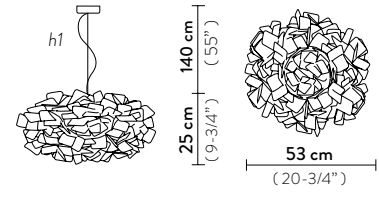

CLIZIA SUSPENSION - PIXEL

DESIGN BY **ADRIANO RACHELE**

TECHNICAL SPECIFICATIONS

SUSPENSION LARGE

BULBS:
4 X 12W LED Filament - E27 or E26

SUSPENSION LARGE
Ø78 cm (30-3/4")

h1: maximum cable length

BULBS DISPOSITION
bottom view

SUSPENSION SMALL

BULBS:
2X 12W LED Filament - E27 or E26

h1: maximum cable length

BULBS DISPOSITION
bottom view

SUSPENSION
Ø53 cm (20-3/4")

With: **Magnetic System®**
Red wrapped cable
Available also with transparent cable
Made of: **Cristalflex®**

Color: PIXEL
CE IP 20

With: **Magnetic System®**
Red wrapped cable
Available also with transparent cable
Made of: **Cristalflex®**

Color: PIXEL
CE IP 20

CLIZIA PIXEL ENTIRE COLLECTION

ENERGY CLASS

PIXEL