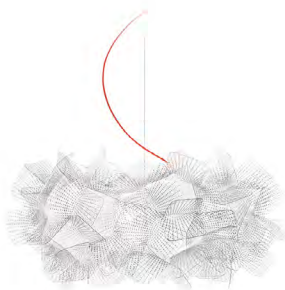

CLIZIA SUSPENSION - PIXEL

DESIGN BY **ADRIANO RACHELE**

TECHNICAL SPECIFICATIONS

SUSPENSION LARGE

BULBS:
4 X 12W LED Filament - E27 or E26

SUSPENSION LARGE
Ø78 cm (30-3/4")

h1: maximum cable length

BULBS DISPOSITION
bottom view

SUSPENSION SMALL

BULBS:
2X 12W LED Filament - E27 or E26

h1: maximum cable length

BULBS DISPOSITION
bottom view

SUSPENSION
Ø53 cm (20-3/4")

With: **Magnetic System®**
Red wrapped cable
Available also with transparent cable
Made of: **Cristalflex®**