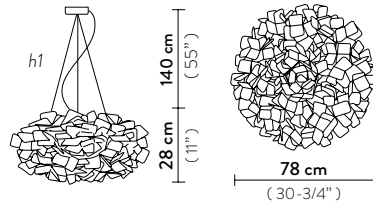

CLIZIA SUSPENSION - PIXEL

DESIGN BY **ADRIANO RACHELE**

TECHNICAL SPECIFICATIONS

SUSPENSION LARGE

BULBS:
4 X 12W LED Filament - E27 or E26

SUSPENSION LARGE
Ø78 cm (30-3/4")

h1: maximum cable length

BULBS DISPOSITION
bottom view

SUSPENSION SMALL

BULBS:
2X 12W LED Filament - E27 or E26

h1: maximum cable length

BULBS DISPOSITION
bottom view

SUSPENSION
Ø53 cm (20-3/4")

With: **Magnetic System®**
Red wrapped cable
Available also with transparent cable
Made of: **Cristalflex®**

Color: PIXEL
CE IP 20

With: **Magnetic System®**
Red wrapped cable
Available also with transparent cable
Made of: **Cristalflex®**

Color: PIXEL
CE IP 20

CLIZIA PIXEL ENTIRE COLLECTION

ENERGY CLASS

PIXEL