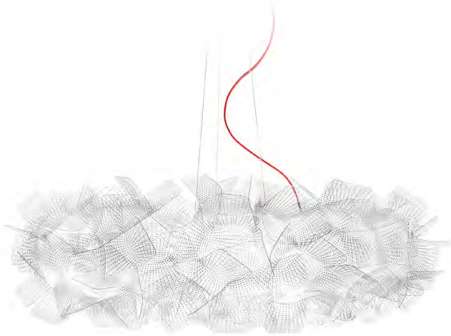

CLIZIA SUSPENSION - PIXEL

DESIGN BY **ADRIANO RACHELE**

TECHNICAL SPECIFICATIONS

SUSPENSION LARGE

BULBS:
4 X 12W LED Filament - E27 or E26

SUSPENSION LARGE
Ø78 cm (30-3/4")

h1: maximum cable length

BULBS DISPOSITION
bottom view

SUSPENSION SMALL

BULBS:
2X 12W LED Filament - E27 or E26

h1: maximum cable length

BULBS DISPOSITION
bottom view

SUSPENSION
Ø53 cm (20-3/4")

With: **Magnetic System®**
Red wrapped cable
Available also with transparent cable
Made of: **Cristalflex®**

Color: PIXEL
CE IP 20

With: **Magnetic System®**
Red wrapped cable
Available also with transparent cable
Made of: **Cristalflex®**

Color: PIXEL
CE IP 20

CLIZIA PIXEL ENTIRE COLLECTION

ENERGY CLASS

PIXEL