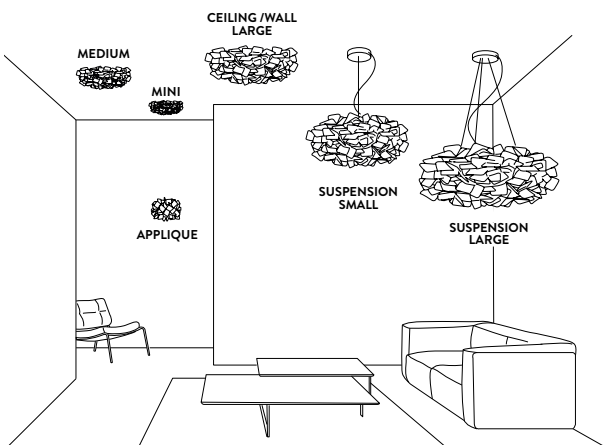

CLIZIA PIXEL ENTIRE COLLECTION