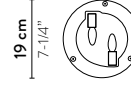

BULBS:
3 X 12W LED Filament
E27 or E26

78 cm
(30-3/4")

BULBS DISPOSITION
bottom view

With: *Magnetic System*®

Made of: *Cristalflex*®

Color: MAMA NON MAMA

CE IP 20

MEDIUM

BULBS:
2 X 12W LED Filament
E27 or E26

53 cm
(20-3/4")

BULBS DISPOSITION
bottom view

With: *Magnetic System*®

Made of: *Cristalflex*®

Color: MAMA NON MAMA

CE IP 20

MINI

BULBS:
2 X 6W LED
Filament E27 or E26

32 cm
(12-1/2")

BULBS DISPOSITION
bottom view

With: *Magnetic System*®

Made of: *Cristalflex*®

Color: MAMA NON MAMA

CE IP 20

CLIZIA MAMA NON MAMA ENTIRE COLLECTION