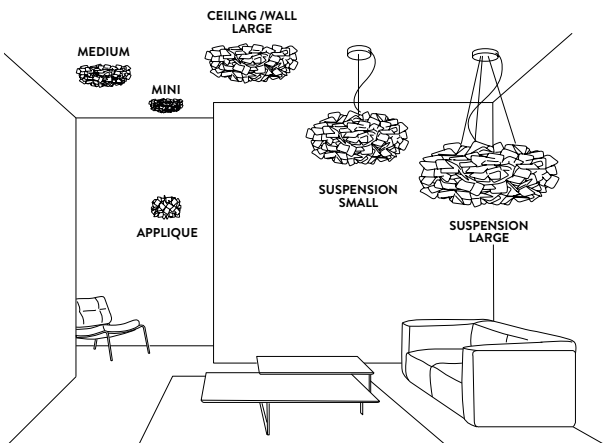

BULBS:
2 X 6W LED
Filament E27 or E26

32 cm
(12-1/2")

BULBS DISPOSITION
bottom view

With: *Magnetic System*®

Made of: *Cristalflex*®

Color: MAMA NON MAMA

CE IP 20

CLIZIA MAMA NON MAMA ENTIRE COLLECTION