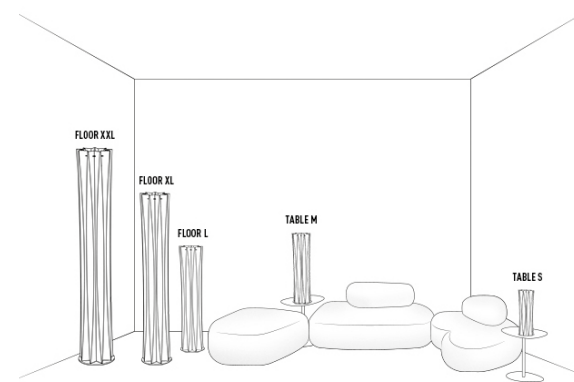

BACH design by Francesco Piretti

Compendium page 220

PRODOTTI	MISURE	COLORI	CODICE
FLOOR LAMP XXL Bulbs E27: 3 X12W LED Filament Made of: Opalflex® With: Stainless Steel base - Dimmer included Weight: net Kg 4,00 - gross Kg 6,60 Package: 30 x 35 x 184 cm CE IP 20	184 cm (72-1/2") 31,5 cm (12-1/2")	☐ WHITE ☒ GOLD	BAC42PF00005W BAC42PF000050
FLOOR LAMP XL Bulbs E27: 3 X 12W LED Filament Made of: Opalflex® With: Stainless Steel base - Dimmer included Weight: net Kg 3,10 - gross Kg 6,20 Package: 30 x 35 x 170 cm CE IP 20	161 cm (63-1/2") 31,5 cm (12-1/2")	☐ WHITE ☒ GOLD	BAC42PF00004W BAC42PF000040
FLOOR LAMP L Bulbs E27: 2 X 12W LED Filament Made of: Opalflex® With: Stainless Steel base Weight: netKg 2,55 - gross Kg 4 Package: 35 x 28 x h123 cm CE IP 20	116 cm (43-3/4") 31,5 cm (12-1/2")	☐ WHITE ☒ GOLD	BAC42PF00003W BAC42PF000030
FLOOR LAMP M Bulbs E27: 1 X12W LED Filament Made of: Opalflex® With: Stainless Steel base Weight: net Kg 1,30 - gross Kg 1,90 Package: 24x 25 x h76 cm CE IP 20	73 cm (28-3/4") 21 cm (8-1/4")	☐ WHITE ☒ GOLD	BAC42TAV0002W BAC42TAV00020

PRODOTTI	MISURE	COLORI	CODICE
TABLE LAMP S Bulbs E14: 1 X 6W LED Filament Made of: Opalflex® With: Stainless Steel base Weight: net Kg 0,60 - gross Kg 1 Package: 20 x 17 x h48 cm CE IP 20	42 cm (16-1/2") 16 cm (6-1/4")	☐ WHITE ☒ GOLD	BAC42TAV0001W BAC42TAV00010

BACH ENTIRE COLLECTION