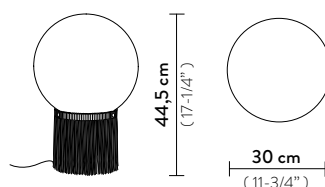

TABLE SMALL

BULBS: 2 X 6W G9 LED