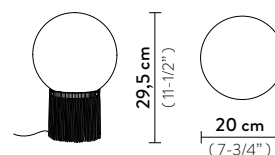

TABLE SMALL

BULBS: 2 X 6W G9 LED