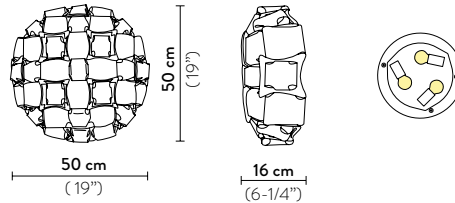

MIDA - CEILING / WALL

DESIGN BY **ADRIANO RACHELE**

TECHNICAL SPECIFICATIONS

MIDA CEILING/WALL - MULTICOLOR

CEILING / WALL LAMP

BULBS: 3 X 10W LED Filament E27 or E26

With: Magnetic System®

Made of: Cristalflex® / Lentiflex® / Goldflex®
Steelflex® / Copperflex®