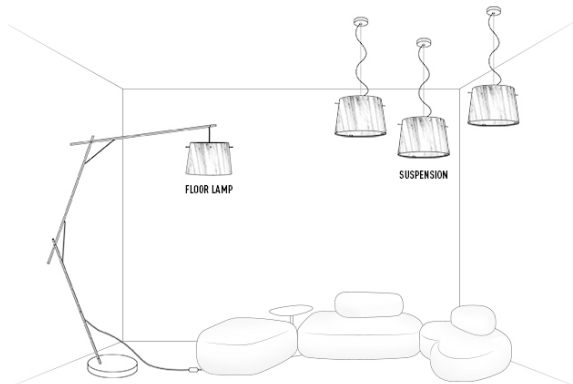

WOODY

design by Luca Mazza

PRODOTTI	MISURE	COLORI	CODICE
<p>SUSPENSION</p> <p>Bulbs E27:</p> <p> 1 X 10W LED Filament</p> <p>Made of: Polycarbonate / Wood</p> <p>Weight: net Kg 0,55 - gross Kg 1,95</p> <p>Package: 48,5 x 51 x h32 cm</p> <p>CE IP 20  </p>	 <p>h1: maximum cable length</p>	<p><input type="checkbox"/> WHITE</p> <p><input type="checkbox"/> PURPLE</p> <p><input type="checkbox"/> ORANGE</p> <p><input type="checkbox"/> BLUE</p>	<p>W0077S0S0000W_000</p> <p>W0077S0S0000V_000</p> <p>W0077S0S0000A_000</p> <p>W0077S0S0000B_000</p>
<p>FLOOR</p> <p>Bulbs E27:</p> <p> 1 X 10W LED Filament</p> <p>Made of: Polycarbonate / Wood</p> <p>With: Wood base - Dimmer</p> <p>Weight: net Kg 7,80 - gross Kg 10,00</p> <p>Package: A 6,50kg 58 x 58 x h.10cm B 1,70kg 9 x 9 x h167cm C 1,80kg 48,5 x 52 x h33cm</p> <p>CE IP 20  </p>		<p><input type="checkbox"/> WHITE</p> <p><input type="checkbox"/> PURPLE</p> <p><input type="checkbox"/> ORANGE</p> <p><input type="checkbox"/> BLUE</p>	<p>W0077PF00000W_000</p> <p>W0077PF00000V_000</p> <p>W0077PF00000A_000</p> <p>W0077PF00000B_000</p>

WOODY ENTIRE COLLECTION

ENERGY CLASS

This luminaire is compatible with bulbs of the energy classes:

A++ **A+** **A** **B** **C** **D** **E**

LED 

SLAMP: WOODY 874/2012