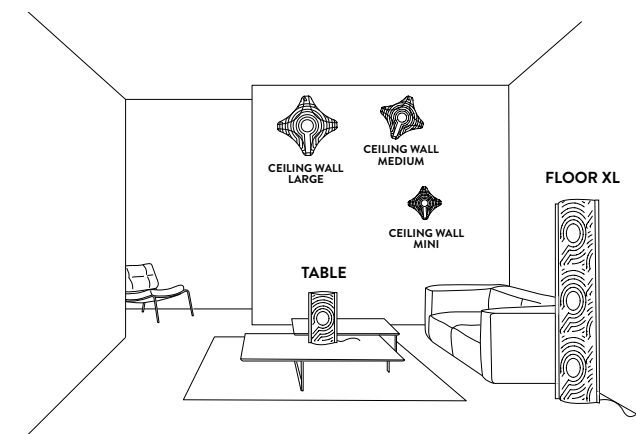

PRODUCT	SIZE	COLOUR	CODE
FLOOR LAMP Bulbs E27: 3 X 12W LED Filament Dimmable with: Dimmable bulbs Made of: Opalflex® With: Dimmer Included Aluminium profiles Weight: net Kg 2,80 - gross Kg 6,00 Package: 37 x 28 x h. 168 cm		☐ HYPERWHITE	TUB59PTU0004_VEN
TABLE LAMP Bulbs E14: 1 X 6W LED Filament Made of: Opalflex® Weight: net Kg 0,40 - gross Kg 0,70 Package: 26 x 6 x h. 43 cm		☐ HYPERWHITE	TUB59TAV0001_VEN

PRODUCT	SIZE	COLOUR	CODE
CEILING WALL LAMP LARGE Bulbs E27: 4 X 12W LED Filament Dimmable with: Dimmable bulbs Made of: Opalflex® With: MagneticSystem® Weight: net Kg 3,00 - gross Kg 5,50 Package: 80 x 80 x h. 25 cm		☐ HYPERWHITE	VEN59PLF0003_VEN
CEILING WALL LAMP MEDIUM Bulbs E27: 3 X 12W LED Filament Dimmable with: Dimmable bulbs Made of: Opalflex® With: MagneticSystem® Weight: net Kg 2,00 - gross Kg 3,00 Package: 54,5 x 14 x h. 56 cm		☐ HYPERWHITE	VEN59PLF0002_VEN
CEILING WALL LAMP SMALL Bulbs E27: 2 X 12W LED Filament Dimmable with: Dimmable bulbs Made of: Opalflex® With: MagneticSystem® Weight: net Kg 0,60 - gross Kg 1,00 Package: 39 x 36 x h. 9,5 cm		☐ HYPERWHITE	VEN59PLF0001_VEN

VENTI ENTIRE COLLECTION

CERTIFICATION

CE IP 20

ENERGY CLASS: A / A+ / A++

ENERGY LABEL AVAILABLE ON SLAMP'S WEBSITE

FINISHES