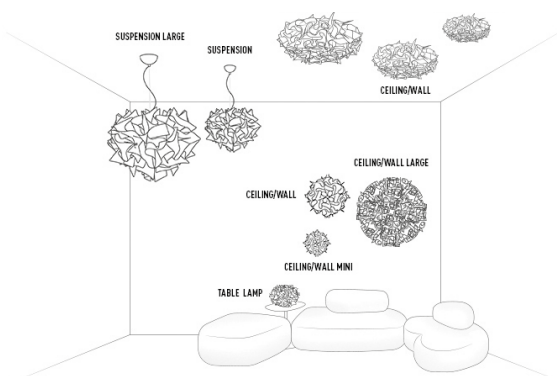

VELI TABLE Ø 32 design by Adriano Rachele

Compendium page 140

PRODOTTI	MISURE	COLORI	CODICE
<p>TABLE LAMP</p> <p>Bulbs E14:</p> <p>1 X 5W LED Filament</p> <p>Made of: Opalflex® / Metacrylate base</p> <p>With: MagneticSystem®</p> <p>Weight: net Kg 0,55 - gross Kg 1,00</p> <p>Package: 31,5 x 31,5 x h25,5 cm</p> <p>CE IP 20</p>		<p>■ OPAL</p> <p>■ PLUM</p> <p>■ CHARCOAL</p>	<p>VEL78TAV0001W_000</p> <p>VEL78TAV0001H_000</p> <p>VEL78TAV0001N_000</p>

VELI ENTIRE COLLECTION

ENERGY CLASS

This luminaire is compatible with bulbs of the energy classes:

SLAMP: VELI TABLE

874/2012

LED