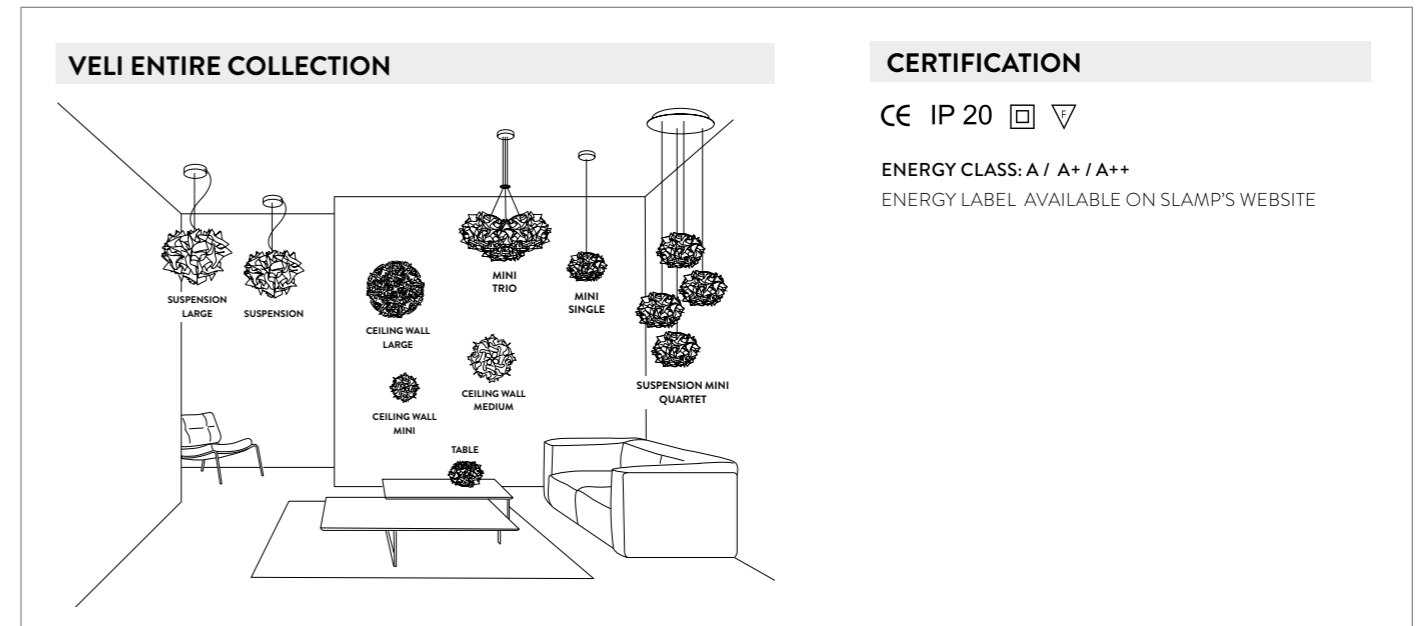

PRODUCT	SIZE	COLOUR	CODE		
CEILING / WALL LARGE Bulbs E27: 3 X 12W LED Filament Dimmable with: Dimmable bulbs Made of: Opalflex® / Lentiflex® / Goldflex® / Steelflex® / Copperflex® With: MagneticSystem® Weight: net Kg 3,09 - gross Kg 7,6 Package: 80 x 80 x h. 30 cm CB REPORT AVAILABLE	20 cm (8") 78 cm (30-3/4") 37 cm (14-1/4")	OPAL	VEL78PLF0003W_000		
		PLUM	VEL78PLF0003H_000		
		CHARCOAL	VEL78PLF0003N_000		
		COUTURE	VEL78PLF0003BW000		
		PRISMA	VEL78PLF0003LE000		
		SILVER	VEL78PLF0003S_000		
		COPPER	VEL78PLF0003RA000		
GOLD	VEL78PLF0003O_000				
CEILING / WALL MEDIUM Bulbs E27: 2 X 12W LED Filament Dimmable with: Dimmable bulbs Made of: Opalflex® / Lentiflex® / Goldflex® / Steelflex® / Copperflex® With: MagneticSystem® Weight: net Kg 1,25 - gross Kg 2,6 Package: 55 x 57 x h. 23 cm CB REPORT AVAILABLE	20 cm (8") 53 cm (20-3/4") 26 cm (10 - 1/4")	OPAL	VEL78PLF0002W_000		
		PLUM	VEL78PLF0002H_000		
		CHARCOAL	VEL78PLF0002N_000		
		CHILLI	VEL78PLF0002R_000		
		CELESTE	VEL78PLF0002D_000		
		RUSSET	VEL78PLF0002Q_000		
		COUTURE	VEL78PLF0002BW000		
		PRISMA	VEL78PLF0002LE000		
		SILVER	VEL78PLF0002S_000		
		COPPER	VEL78PLF0002RA000		
		GOLD	VEL78PLF0002O_000		
		CEILING / WALL MINI Bulbs E14: 2 X 6W LED Filament Dimmable with: Dimmable bulbs Made of: Opalflex® / Lentiflex® / Goldflex® / Steelflex® / Copperflex® With: MagneticSystem® Weight: net Kg 0,61 - gross Kg 1,05 Package: 36 x 38 x h. 15 cm CB REPORT AVAILABLE	15 cm (6") 32 cm (12-1/2") 19 cm (7-1/4")	OPAL	VEL78PLF0001W_000
				PLUM	VEL78PLF0001H_000
CHARCOAL	VEL78PLF0001N_000				
COUTURE	VEL78PLF0001BW000				
PRISMA	VEL78PLF0001LE000				
SILVER	VEL78PLF0001S_000				
COPPER	VEL78PLF0001RA000				
GOLD	VEL78PLF0001O_000				

CERTIFICATION

CE IP 20 □ ▽

ENERGY CLASS: A / A+ / A++

ENERGY LABEL AVAILABLE ON SLAMP'S WEBSITE