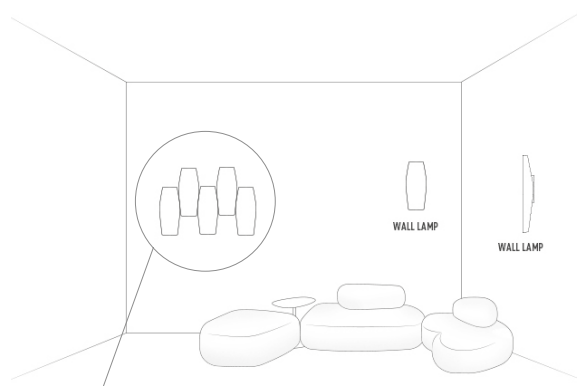

MIRAGE

design by Manuel Wijnffels

Compendium page 210

PRODOTTI	MISURE	COLORI	CODICE
<p>WALL LAMP</p> <p>LED: 14W - 220Vac/12Vdc - 1100 Lumen - 2700 Kelvin</p> <p>Made of: Lentiflex®</p> <p>With: Stainless Steel support</p> <p>Weight: net Kg 0,60 - gross Kg 1,3</p> <p>Package: 62 x 36 x h10 cm</p> <p>CE IP 20  </p>	  	<p><input type="checkbox"/> PRISMA</p>	<p>MIR55APP0000LE000</p>

MIRAGE ENTIRE COLLECTION

MIRAGE suggested composition

ENERGY CLASS

 This luminaire contains built-in LED lamps. } LED 

The lamp cannot be changed in the luminaire.

SLAMP:

MIRAGE 874/2012