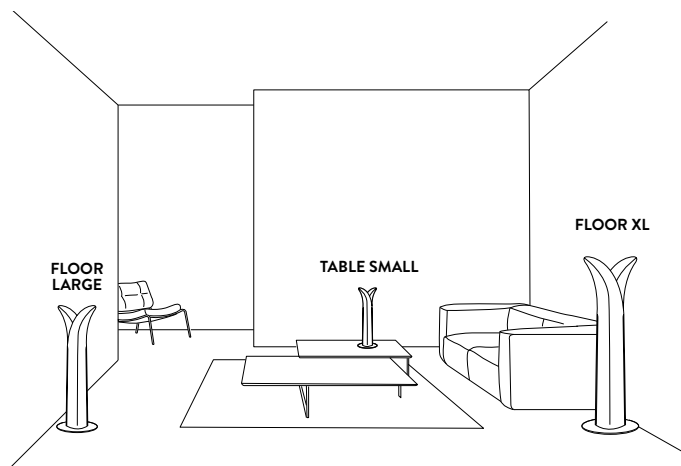

PRODUCT	SIZE	COLOUR	CODE
FLOOR XL Bulbs E27: 3 X 12W LED Filament Made of: Opalflex® / Polycarbonate With: Stainless Steel base- profiles Weight: net Kg 4,4 - gross Kg 8,5 Package: 45 x 43 x h. 156 cm		☐ WHITE	PAL13PFO0004__PAL
FLOOR LARGE Bulbs E27: 2 X 12W LED Filament Made of: Opalflex® / Polycarbonate With: Stainless Steel base- profiles Weight: net Kg 2,9 - gross Kg 5,4 Package: 35 x 36 x h. 122 cm		☐ WHITE	PAL13PFO0003__PAL
TABLE SMALL Bulbs E14: 1 X 6W LED Filament Made of: Opalflex® / Polycarbonate With: Stainless Steel base- profiles Weight: net Kg 1,1 - gross Kg 2 Package: 20 x 21 x h. 62 cm		☐ WHITE	PAL13TAV0001__PAL

LAS PALMAS ENTIRE COLLECTION

CERTIFICATION

CE IP 20

ENERGY CLASS: A / A+ / A++

ENERGY LABEL AVAILABLE ON SLAMP'S WEBSITE

FINISHES