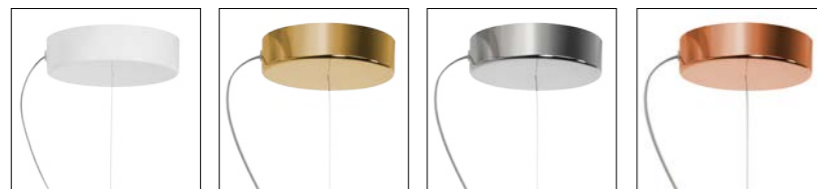

PRODUCT	SIZE	COLOUR	CODE
SUSPENSION MEDIUM Bulbs E27: 3 X 12W LED Filament Dimmable with: Dimmable bulbs Made of: Lentiflex® - Methacrylate Goldflex® / Steelflex® / Copperflex® With: Magnetic System® Hand- finished Sphere Weight: net Kg 3 - gross Kg 4,5 Package: 54 x 46 x h. 44 cm CB REPORT AVAILABLE		☐ WHITE	FLO85SOS0002W_000
		☐ PURPLE	FLO85SOS0002P_000
		☐ BLUE	FLO85SOS0002B_000
		☐ GOLD	FLO85SOS0002O_000
		☐ SILVER	FLO85SOS0002S_000
		☐ COPPER	FLO85SOS0002RA000
☐ PEWTER	FLO85SOS0002PE000		
SUSPENSION SMALL Bulbs E27: 1 X 12W LED Filament Dimmable with: Dimmable bulbs Made of: Lentiflex® - Methacrylate Goldflex® / Steelflex® / Copperflex® With: Magnetic System® Hand- finished Sphere Weight: net Kg 1 - gross Kg 2,4 Package: 40 x 40 x h. 30 cm CB REPORT AVAILABLE		☐ WHITE	FLO85SOS0001W_000
		☐ PURPLE	FLO85SOS0001P_000
		☐ BLUE	FLO85SOS0001B_000
		☐ GOLD	FLO85SOS0001O_000
		☐ SILVER	FLO85SOS0001S_000
		☐ COPPER	FLO85SOS0001RA000
☐ PEWTER	FLO85SOS0001PE000		

PRODUCT	SIZE	COLOUR	CODE
FLOOR Bulbs E27: 3 X 12W LED Filament Dimmable with: Dimmable bulbs Made of: Methacrylate / Lentiflex® Goldflex® / Steelflex® / Copperflex® With: Magnetic System® - Dimmer Hand- finished Sphere Weight: net Kg 5 - gross Kg 8,6 Package: A 55 x 56 x h.45 cm - Kg 4,6 B 21 x 152 x h.12 cm - Kg 4 CB REPORT AVAILABLE		☐ GOLD	FLO85PST0000O_000
		☐ SILVER	FLO85PST0000S_000
		☐ COPPER	FLO85PST0000RA000
		☐ PEWTER	FLO85PST0000PE000

CANOPY DETAILS

WHITE / PLUM / BLUE VERSION   GOLD VERSION   SILVER AND PEWTER VERSION   COPPER VERSION