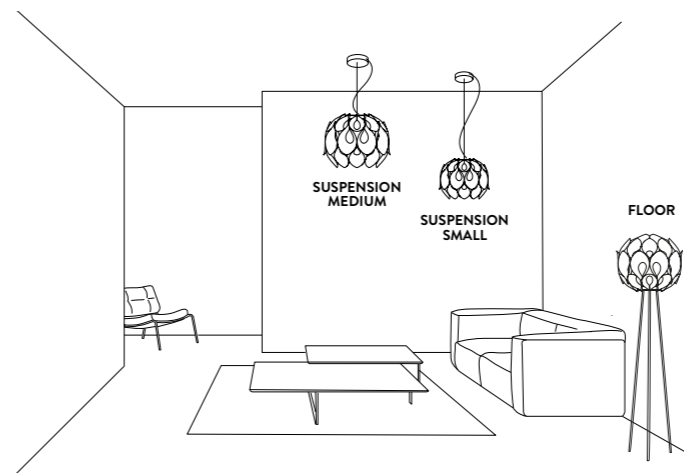

CANOPY DETAILS

WHITE / PLUM / BLUE VERSION GOLD VERSION SILVER AND PEWTER VERSION COPPER VERSION

FLORA

Ø 12 cm x h. 3,2 cm (Ø 4-3/4" x h. 1-1/4")

6m. cable kit must be ordered with lamp purchase
 Kit Cavi da 6m da richiedere tassativamente in fase di ordine

Kit di installazione multipla su richiesta
 Multiple installation kit on request

CERTIFICATION

CE IP 20

ENERGY CLASS: A / A+ / A++

ENERGY LABEL AVAILABLE ON SLAMP'S WEBSITE

FLORA ENTIRE COLLECTION

FINISHES