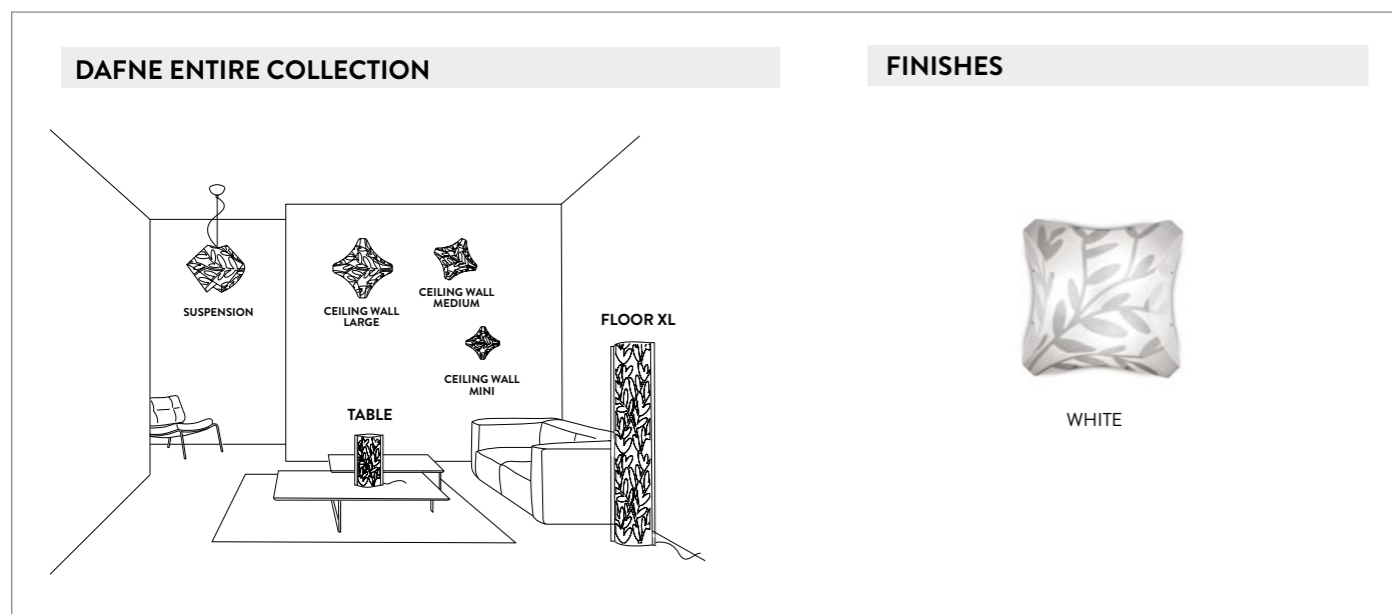

PRODUCT	SIZE	COLOUR	CODE
FLOOR LAMP Bulbs E27: 3 X 12W LED Filament Dimmable with: Dimmable bulbs Made of: Opalflex® With: Dimmer - Aluminium profiles Weight: net Kg 2,80 - gross Kg 6,00 Package: 37 x 28 x h. 168 cm		<input type="checkbox"/> HYPERWHITE	TUB14PTU0004__DAF
TABLE LAMP Bulbs E14: 1 X 6W LED Filament Made of: Opalflex® Weight: net Kg 0,40 - gross Kg 0,70 Package: 26 x 6 x h. 43 cm		<input type="checkbox"/> HYPERWHITE	TUB14TAV0001__DAF

PRODUCT	SIZE	COLOUR	CODE
CEILING WALL LAMP LARGE Bulbs E27: 4 X 12W LED Filament Dimmable with: Dimmable bulbs Made of: Opalflex® With: MagneticSystem® Weight: net Kg 3,00 - gross Kg 5,50 Package: 80 x 80 x h. 25 cm		<input type="checkbox"/> HYPERWHITE	DAF14PLF0003__DAF
CEILING WALL LAMP MEDIUM Bulbs E27: 3 X 12W LED Filament Dimmable with: Dimmable bulbs Made of: Opalflex® With: MagneticSystem® Weight: net Kg 2,00 - gross Kg 3,00 Package: 54,5 x 14 x h. 56 cm		<input type="checkbox"/> HYPERWHITE	DAF14PLF0002__DAF
CEILING WALL LAMP SMALL Bulbs E27: 2 X 12W LED Filament Dimmable with: Dimmable bulbs Made of: Opalflex® With: MagneticSystem® Weight: net Kg 0,60 - gross Kg 1,00 Package: 39 x 36 x h. 9,5 cm		<input type="checkbox"/> HYPERWHITE	DAF14PLF0001__DAF
SUSPENSION GEMMY DAFNE Bulbs E27: 1 X 12W LED Filament Dimmable with: Dimmable bulbs Made of: Opalflex® Weight: net Kg 1,10 - gross Kg 2,00 Package: 41 x 41 x h. 41 cm		<input type="checkbox"/> HYPERWHITE	GEM03SOS0000__DAF

CANOPY DETAILS

GEMMY DAFNE
 Ø 12 cm x h. 6 cm (Ø 4-3/4" x h. 2-1/4")
 6m. cable kit must be ordered with lamp purchase
Kit Cavi da 6m da richiedere tassativamente in fase di ordine
 Kit di installazione multipla su richiesta
Multiple installation kit on request