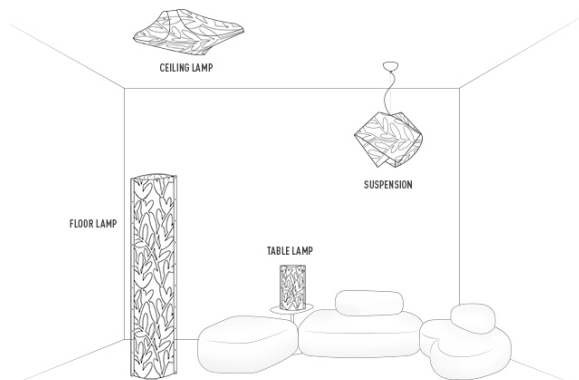

PRODOTTI	MISURE	COLORI	CODICE
<p>CEILING WALL LAMP LARGE Bulbs E27:</p> <p> 4 X 10W LED Filament</p> <p>Made of: Opalflex® With: MagneticSystem®</p> <p>Weight: net Kg 3,00 - gross Kg 5,50 Package: 80 x 80 x h25cm</p> <p>CE IP 20 </p>	 	<input type="checkbox"/> HYPER-WHITE EFFECT	DAF14PLF0003_DAF
<p>CEILING WALL LAMP MEDIUM Bulbs E27:</p> <p> 3 X 10W LED Filament</p> <p>Made of: Opalflex® With: MagneticSystem®</p> <p>Weight: net Kg 2,00 - gross Kg 3,00 Package: 54,5 x 14 x h56cm</p> <p>CE IP 20 </p>	 	<input type="checkbox"/> HYPER-WHITE EFFECT	DAF14PLF0002_DAF
<p>CEILING WALL LAMP SMALL Bulbs E27:</p> <p> 2 X 10W LED Filament</p> <p>Made of: Opalflex® With: MagneticSystem®</p> <p>Weight: net Kg 0,60 - gross Kg 1,00 Package: 39 x 36 x h9,5cm</p> <p>CE IP 20 </p>	 	<input type="checkbox"/> HYPER-WHITE EFFECT	DAF14PLF0001_DAF
<p>SUSPENSION "GEMMY DAFNE" Bulbs E27:</p> <p> 1 X 10W LED Filament</p> <p>Made of: Opalflex® With: MagneticSystem®</p> <p>Weight: net Kg 1,10 - gross Kg 2,00 Package: 41 x 41 x h41cm</p> <p>CE IP 20 </p>	 <p>h1: maximum cable length</p>	<input type="checkbox"/> HYPER-WHITE EFFECT	GEM03SOS0000_DAF

DAFNE ENTIRE COLLECTION

ENERGY CLASS

 This luminaire is compatible with bulbs of the energy classes:

A++  **A+**  **A**  **B**  **C**  **D**  **E** 

SLAMP:
DAFNE CEILING / WALL

LED  

874/2012