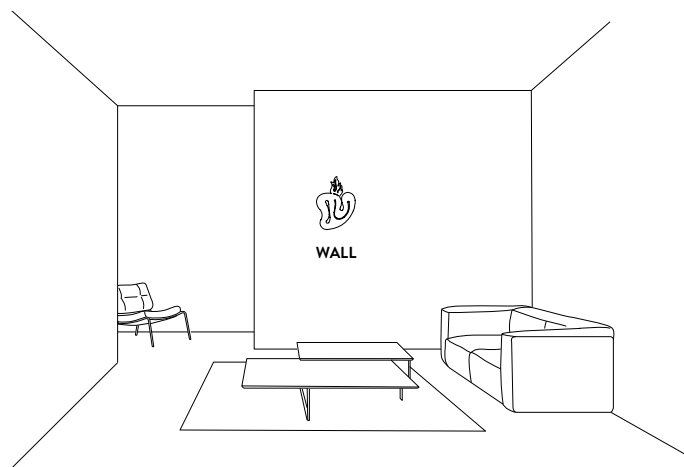

PRODUCT	SIZE	COLOUR	CODE
CUORE - WALL LED: 8W - 12V - 600 Lumen 2700 Kelvin (warm white) Made of: Plainflex® Weight: net Kg 0,4 - gross Kg 1,4 Package: 62 x 35 x h. 11 cm		■ RED	ILL14APPC001R_000

CUORE ENTIRE COLLECTION

CERTIFICATION

CE IP 20

ENERGY CLASS: A / A+ / A++

ENERGY LABEL AVAILABLE ON SLAMP'S WEBSITE

FINISHES

RED