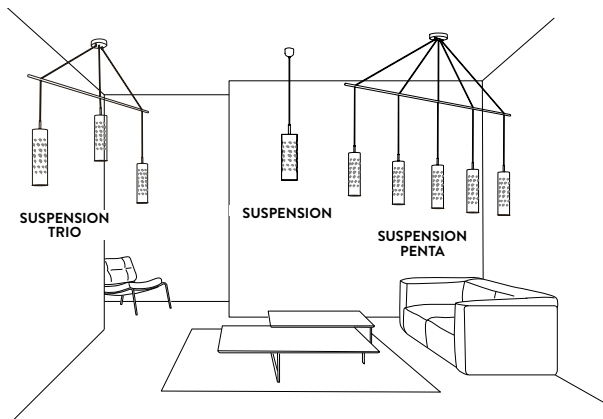

PRODUCT	SIZE	COLOUR	CODE
SUSPENSION PENTA Bulbs E27:  5 X 12W LED Filament (max Ø 60mm / 2,36") or  5 X 7W PAR LED (max Ø 60mm) Dimmable with: Dimmable bulbs Made of: Cristalflex® / Stainless Steel Weight: net Kg 3,2 - gross Kg 6,2 Package: 52 x 144 x h. 14 cm		<input type="checkbox"/> SILVER	DIM91SOS0009SS000
		<input type="checkbox"/> GOLD	DIM91SOS0009GD000
		<input type="checkbox"/> COPPER	DIM91SOS0009RA000
SUSPENSION TRIO Bulbs E27:  3 X 12W LED Filament (max Ø 60mm / 2,36") or  3 X 7W PAR LED (max Ø 60mm) Dimmable with: Dimmable bulbs Made of: Cristalflex® / Stainless Steel Weight: net Kg 1,85 - gross Kg 4,15 Package: 13 x 160 x h. 32 cm		<input type="checkbox"/> SILVER	DIM91SOS0008SS000
		<input type="checkbox"/> GOLD	DIM91SOS0008GD000
		<input type="checkbox"/> COPPER	DIM91SOS0008RA000
SUSPENSION SINGLE Bulbs E27:  1 X 12W LED Filament (max Ø 60mm / 2,36") or  1 X 7W PAR LED (max Ø 60mm) Dimmable with: Dimmable bulbs Made of: Cristalflex® / Stainless Steel Weight: net Kg 0,38 - gross Kg 1 Package: 15 x 15 x h. 46 cm		<input type="checkbox"/> SILVER	DIM91SOS0000SS000
		<input type="checkbox"/> GOLD	DIM91SOS0000GD000
		<input type="checkbox"/> COPPER	DIM91SOS0000RA000

DIMPLE ENTIRE COLLECTION

CANOPY DETAILS

PENTA: Ø 14 cm x h. 3,2 cm (Ø 5-1/2" x h. 1-1/2")
TRIO: Ø 12 cm x h. 3,2 cm (Ø 4-3/4" x h. 1-1/4")
SINGLE: Ø 5,5 cm x h. 5 cm (Ø 2-1/4" x h. 2")

6m. cable kit must be ordered with lamp purchase
Kit Cavi da 6m da richiedere tassativamente in fase di ordine

Kit di installazione multipla su richiesta
Multiple installation kit on request

FINISHES

CERTIFICATION

CE IP 20  

ENERGY CLASS: A / A+ / A++

ENERGY LABEL AVAILABLE ON SLAMP'S WEBSITE