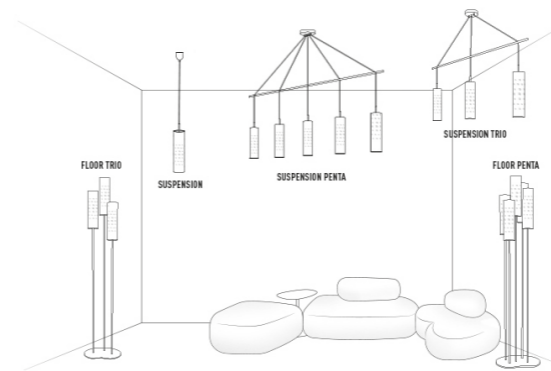

DIMPLE ENTIRE COLLECTION

ENERGY CLASS

This luminaire is compatible with bulbs of the energy classes:

SLAMP: DIMPLE SUSPENSION 874/2012

This luminaire is compatible with bulbs of the energy classes:

SLAMP: DIMPLE FLOOR 874/2012