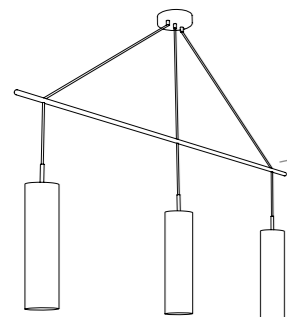

DIMPLE SUSPENSION

design by Pantone/Pavoncello

Compendium page 164

PRODOTTI	MISURE	COLORI	CODICE
SUSPENSION PENTA Bulbs E27: 5 X 10W LED Filament (max Ø 60mm / 2,36") or 5 X 7W PAR LED (max Ø 60mm) Made of: Cristalflex® / Stainless Steel Weight: net Kg 3,0 - gross Kg 6,2 Package: 52 x 144 x h 14 cm CE IP 20	<p>h1: maximum cable length</p>	<ul style="list-style-type: none"> SILVER EMERALD BLUE ROSE ORANGE 	<ul style="list-style-type: none"> DIM91SOS0009S_000 DIM91SOS0009V_000 DIM91SOS0009B_000 DIM91SOS0009P_000 DIM91SOS0009A_000
SUSPENSION TRIO Bulbs E27: 3 X 10W LED Filament (max Ø 60mm / 2,36") or 3 X 7W PAR LED (max Ø 60mm) Made of: Cristalflex® / Stainless Steel Weight: net Kg 2,0 - gross Kg 4,15 Package: 32 x 160 x h 32 cm CE IP 20	<p>h1: maximum cable length</p>	<ul style="list-style-type: none"> SILVER EMERALD BLUE ROSE ORANGE 	<ul style="list-style-type: none"> DIM91SOS0008S_000 DIM91SOS0008V_000 DIM91SOS0008B_000 DIM91SOS0008P_000 DIM91SOS0008A_000
SUSPENSION SINGLE Bulbs E27: 1 X 10W LED Filament (max Ø 60mm / 2,36") or 1 X 7W PAR LED (max Ø 60mm) Made of: Cristalflex® / Stainless Steel Weight: net Kg 0,4 - gross Kg 1,0 Package: 15 x 15 x h. 46 cm CE IP 20	<p>h1: maximum cable length</p>	<ul style="list-style-type: none"> SILVER EMERALD BLUE ROSE ORANGE 	<ul style="list-style-type: none"> DIM91SOS0000S_000 DIM91SOS0000V_000 DIM91SOS0000B_000 DIM91SOS0000P_000 DIM91SOS0000A_000

L'altezza dei singoli elementi può essere variata semplicemente avvolgendo il cavo intorno all'asta.

The lamp's height can be changed by simply wrapping the cable around the rod.

DIMPLE FLOOR

design by Pantone/Pavoncello