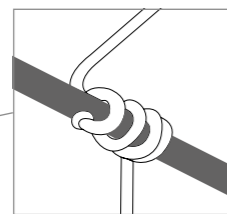

DIMPLE SUSPENSION

design by Pantone/Pavoncello

Compendium page 164

PRODOTTI	MISURE	COLORI	CODICE
SUSPENSION PENTA Bulbs E27: 5 X 10W LED Filament (max Ø 60mm / 2,36") or 5 X 7W PAR LED (max Ø 60mm) Made of: Cristalflex® / Stainless Steel Weight: net Kg 3,0 - gross Kg 6,2 Package: 52 x 144 x h 14 cm CE IP 20	<p>h1: maximum cable length</p>	<ul style="list-style-type: none"> SILVER EMERALD BLUE ROSE ORANGE 	<ul style="list-style-type: none"> DIM91SOS0009S_000 DIM91SOS0009V_000 DIM91SOS0009B_000 DIM91SOS0009P_000 DIM91SOS0009A_000
SUSPENSION TRIO Bulbs E27: 3 X 10W LED Filament (max Ø 60mm / 2,36") or 3 X 7W PAR LED (max Ø 60mm) Made of: Cristalflex® / Stainless Steel Weight: net Kg 2,0 - gross Kg 4,15 Package: 32 x 160 x h 32 cm CE IP 20	<p>h1: maximum cable length</p>	<ul style="list-style-type: none"> SILVER EMERALD BLUE ROSE ORANGE 	<ul style="list-style-type: none"> DIM91SOS0008S_000 DIM91SOS0008V_000 DIM91SOS0008B_000 DIM91SOS0008P_000 DIM91SOS0008A_000
SUSPENSION SINGLE Bulbs E27: 1 X 10W LED Filament (max Ø 60mm / 2,36") or 1 X 7W PAR LED (max Ø 60mm) Made of: Cristalflex® / Stainless Steel Weight: net Kg 0,4 - gross Kg 1,0 Package: 15 x 15 x h. 46 cm CE IP 20	<p>h1: maximum cable length</p>	<ul style="list-style-type: none"> SILVER EMERALD BLUE ROSE ORANGE 	<ul style="list-style-type: none"> DIM91SOS0000S_000 DIM91SOS0000V_000 DIM91SOS0000B_000 DIM91SOS0000P_000 DIM91SOS0000A_000

L'altezza dei singoli elementi può essere variata semplicemente avvolgendo il cavo intorno all'asta.

The lamp's height can be changed by simply wrapping the cable around the rod.

DIMPLE FLOOR

design by Pantone/Pavoncello