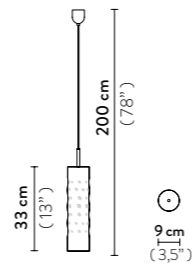

DIMPLE SINGLE- SUSPENSION

DESIGN BY PANTONE / PAVONCELLO

TECHNICAL SPECIFICATIONS

DIMPLE SUSPENSION SINGLE - SILVER

SUSPENSION

BULBS: 1 X 12W LED Filament or PAR LED

Made of: Cristalflex®

Color: ■ GOLD ■ SILVER ■ COPPER

TECHNICAL SPECIFICATIONS

DIMPLE SUSPENSION TRIO - COPPER

SUSPENSION PENTA

BULBS: 5 X 12W LED Filament or PAR LED

Made of: Cristalflex®

Color: ■ GOLD ■ SILVER ■ COPPER

CE IP 20

SUSPENSION TRIO