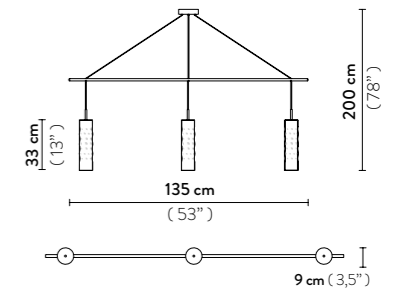

SUSPENSION TRIO

BULBS: 3 X 12W LED Filament or PAR LED