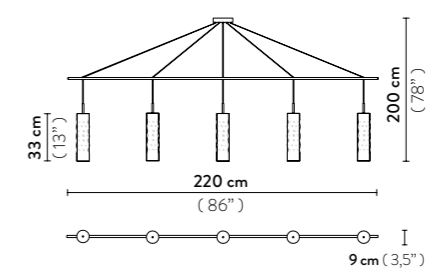

TECHNICAL SPECIFICATIONS

DIMPLE SUSPENSION TRIO - COPPER

SUSPENSION PENTA

BULBS: 5 X 12W LED Filament or PAR LED

Made of: Cristalflex®

Color: ■ GOLD ■ SILVER ■ COPPER

CE IP 20

SUSPENSION TRIO