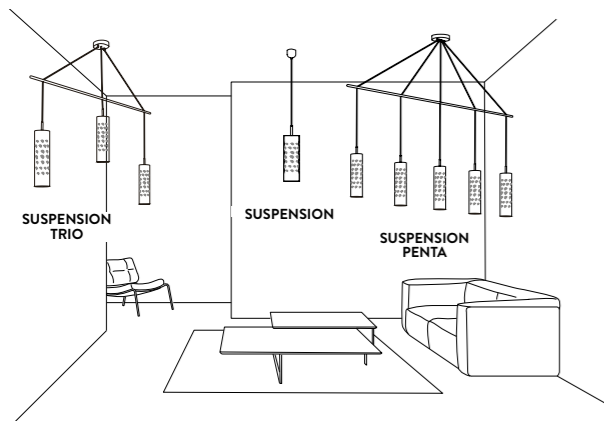

DIMPLE SINGLE- SUSPENSION

DESIGN BY PANTONE / PAVONCELLO

TECHNICAL SPECIFICATIONS

SUSPENSION

BULBS: 1 X 12W LED Filament or PAR LED

Made of: Cristalflex®

Color: ■ GOLD ■ SILVER ■ COPPER

CE IP 20

DIMPLE ENTIRE COLLECTION