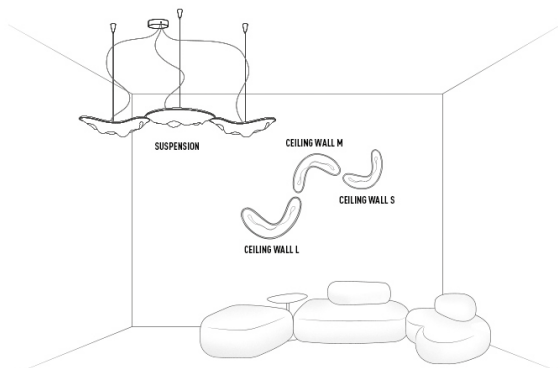

CROCCO

design by Nigel Coates

PRODOTTI	MISURE	COLORI	CODICE
<p>WALL LAMP L</p> <p>LED: 20W - 220Vac/12Vdc - 1600 Lumen 2700 Kelvin (warm white)</p> <p>Made of: Lentiflex®</p> <p>With: Stainless Steel support</p> <p>Weight: net Kg 1,0 - gross Kg 2,0</p> <p>Package: 53 x 33 x h17cm</p> <p>CE IP 20  </p>		<ul style="list-style-type: none">  YELLOW  PINK  GREY  RED  SAND  SKY  LEMON 	<ul style="list-style-type: none"> CRO14APP0003G_000 CRO14APP0003P_000 CRO14APP0003E_000 CRO14APP0003R_000 CRO14APP0003GS000 CRO14APP0003D_000 CRO14APP0003GL000
<p>WALL LAMP M</p> <p>LED: 18W - 220Vac/12Vdc - 1400 Lumen 2700 Kelvin (warm white)</p> <p>Made of: Lentiflex®</p> <p>With: Stainless Steel support</p> <p>Weight: net Kg 0,75 - gross Kg 1,5</p> <p>Package: 46 x 29 x h15cm</p> <p>CE IP 20  </p>		<ul style="list-style-type: none">  YELLOW  PINK  GREY  RED  SAND  SKY  LEMON 	<ul style="list-style-type: none"> CRO14APP0002G_000 CRO14APP0002P_000 CRO14APP0002E_000 CRO14APP0002R_000 CRO14APP0002GS000 CRO14APP0002D_000 CRO14APP0002GL000
<p>WALL LAMP S</p> <p>LED: 15W - 220Vac/12Vdc - 1200 Lumen 2700 Kelvin (warm white)</p> <p>Made of: Lentiflex®</p> <p>With: Stainless Steel support</p> <p>Weight: net Kg 0,5 - gross Kg 1,55</p> <p>Package: 43 x 25 x h13cm</p> <p>CE IP 20  </p>		<ul style="list-style-type: none">  YELLOW  PINK  GREY  RED  SAND  SKY  LEMON 	<ul style="list-style-type: none"> CRO14APP0001G_000 CRO14APP0001P_000 CRO14APP0001E_000 CRO14APP0001R_000 CRO14APP0001GS000 CRO14APP0001D_000 CRO14APP0001GL000

CROCCO ENTIRE COLLECTION

ENERGY CLASS

This luminaire contains built-in LED lamps.

The lamp cannot be changed in the luminaire.

SLAMP: CROCCO

874/2012

LED