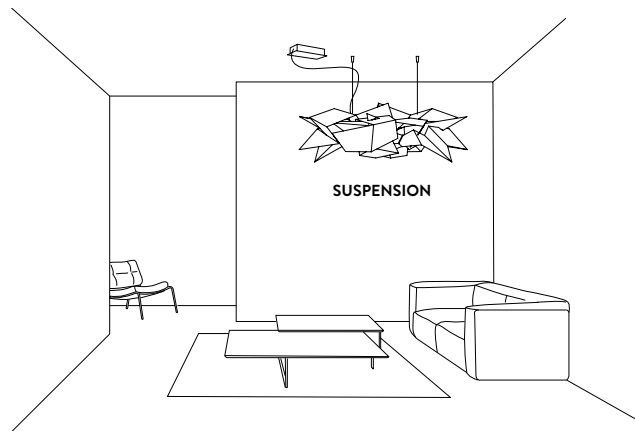

CORDOBA ENTIRE COLLECTION