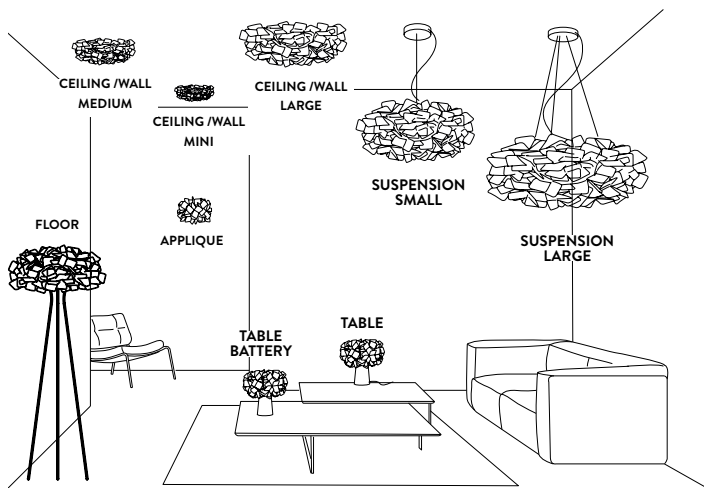

PRODUCT	SIZE	COLOUR	CODE
FLOOR Bulbs E27: 3 X 12W LED Filament Made of: Opalflex® / Lentiflex® Cristalflex Fumé® With: Magnetic System® Weight: net Kg 5 - gross Kg 12,1 Package: A 160 x 32 x h.13 cm B 80 x 80 x h. 30 cm CB REPORT AVAILABLE		BLACK	CLI78PST0000N_000
		WHITE	CLI78PST0000W_000
		PURPLE	CLI78PST0000P_000
		FUMÉ	CLI78PST0000F_000

CLIZIA ENTIRE COLLECTION