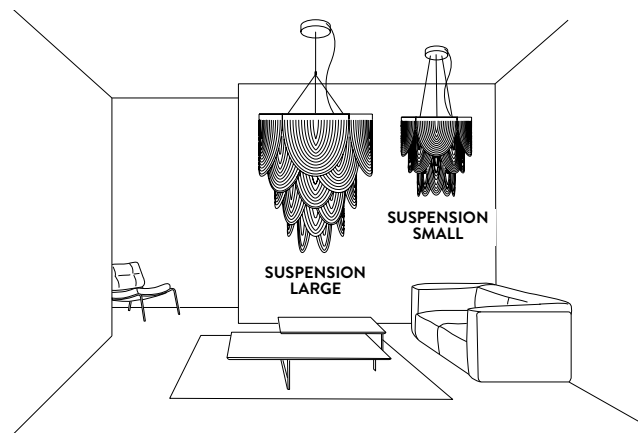

CEREMONY

design by Bruno Rainaldi

Compendium page 130

PRODUCT	SIZE	COLOUR	CODE
SUSPENSION LARGE Bulbs E27: 4 X 12W LED Filament + 1 X 5W GU10 Spot LED Made of: Lentiflex® / Cristalflex® Fumè Opalflex Porcelaine® Weight: net Kg 15,00 - gross Kg 22 Package: 102 x 104 x h. 33 cm	400 cm (156") 110 cm (43-1/4") 90 cm (35-1/2")	☐ WHITE	CER79SOS0006W_000
		☐ PRISMA	CER79SOS0006LE000
		☐ FUMÉ	CER79SOS0006F_000
SUSPENSION SMALL Bulbs E27: 3 X 12W LED Filament + 1 X 5W GU10 Spot LED Made of: Lentiflex® / Cristalflex® Fumè Opalflex Porcelaine® Weight: net Kg 5 - gross Kg 5,8 Package: 60 x 60 x h. 25 cm	400 cm (156") 62 cm (24-1/2") 55 cm (21-3/4")	☐ WHITE	CER79SOS0002W_000
		☐ PRISMA	CER79SOS0002LE000
		☐ FUMÉ	CER79SOS0002F_000

CANOPY DETAILS

CEREMONY SMALL

LARGE: Ø 14 cm x h. 3 cm (Ø 5-1/2" x h. 1")

SMALL: Ø 14 cm x h. 3 cm (Ø 5-1/2" x h. 1")

6m. cable kit must be ordered with lamp purchase
Kit Cavi da 6m da richiedere tassativamente in fase di ordine

Kit di installazione multipla su richiesta
Multiple installation kit on request

CERTIFICATION

CE IP 20

ENERGY CLASS: A / A+ / A++

ENERGY LABEL AVAILABLE ON SLAMP'S WEBSITE

CEREMONY ENTIRE COLLECTION

FINISHES