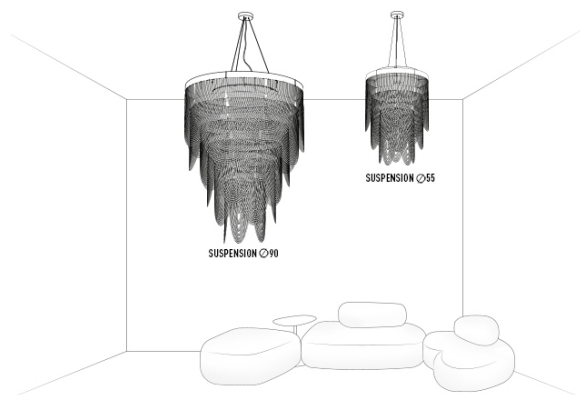

CEREMONY design by Bruno Rainaldi

Compendium page **226**

PRODOTTI	MISURE	COLORI	CODICE
<p>SUSPENSION LARGE</p> <p>Bulbs E27:</p> <ul style="list-style-type: none"> 4 X 10W LED Filament 1 X 5W GU10 Spot LED <p>Made of: Lentiflex® / Cristalflex® Fumé Opalflex Porcelaine®</p> <p>Weight: net Kg 15,00 - gross Kg 22</p> <p>Package: 102 x 104 x h33 cm</p> <p>CE IP 20  </p>	 <p><i>h1</i>: maximum cable length</p>	<ul style="list-style-type: none"> <input type="checkbox"/> PRISMA <input checked="" type="checkbox"/> FUMÉ <input type="checkbox"/> WHITE 	<p>CER79SOS0006LE000</p> <p>CER79SOS0006F_000</p> <p>CER79SOS0006W_000</p>
<p>SUSPENSION SMALL</p> <p>Bulbs E27:</p> <ul style="list-style-type: none"> 3 X 10W LED Filament 1 X 5W GU10 Spot LED <p>Made of: Lentiflex® / Cristalflex® Fumé Opalflex Porcelaine®</p> <p>Weight: net Kg 5 - gross Kg 8</p> <p>Package: 60 x 60 x h25 cm</p> <p>CE IP 20  </p>	 <p><i>h1</i>: maximum cable length</p>	<ul style="list-style-type: none"> <input type="checkbox"/> PRISMA <input checked="" type="checkbox"/> FUMÉ <input type="checkbox"/> WHITE 	<p>CER79SOS0002LE000</p> <p>CER79SOS0002F_000</p> <p>CER79SOS0002W_000</p>

CEREMONY ENTIRE COLLECTION

ENERGY CLASS

This luminaire is compatible with bulbs of the energy classes:

SLAMP: CEREMONY

874/2012