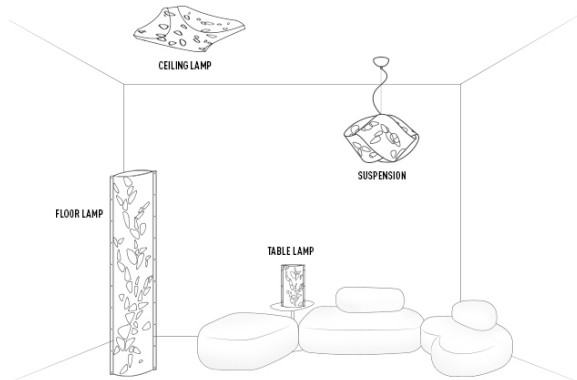

BIOS

decor by Nigel Coates

PRODOTTI	MISURE	COLORI	CODICE
<p>FLOOR LAMP</p> <p>Bulbs E27:</p> <p> 3 X 10W LED Filament</p> <p>Made of: Opalflex® With: Dimmer Included Aluminium profiles</p> <p>Weight: net Kg 2,80 - gross Kg 6,00 Package: 37 x 28 x h168cm</p> <p>CE IP 20  </p>		<input type="checkbox"/> WHITE	TUB14PTU0004WIBIO
<p>TABLE LAMP</p> <p>Bulbs E14:</p> <p> 1 X 5W LED Filament</p> <p>Made of: Opalflex® With: Dimmer Included Aluminium profiles</p> <p>Weight: net Kg 0,40 - gross Kg 0,70 Package: 26 x 6 x h43cm</p> <p>CE IP 20  </p>		<input type="checkbox"/> WHITE	TUB14TAV0001WIBIO

BIOS ENTIRE COLLECTION

ENERGY CLASS

This luminaire is compatible with bulbs of the energy classes:

A++
A+
A
B
C
D
E

LED 

SLAMP: BIOS FLOOR **874/2012**