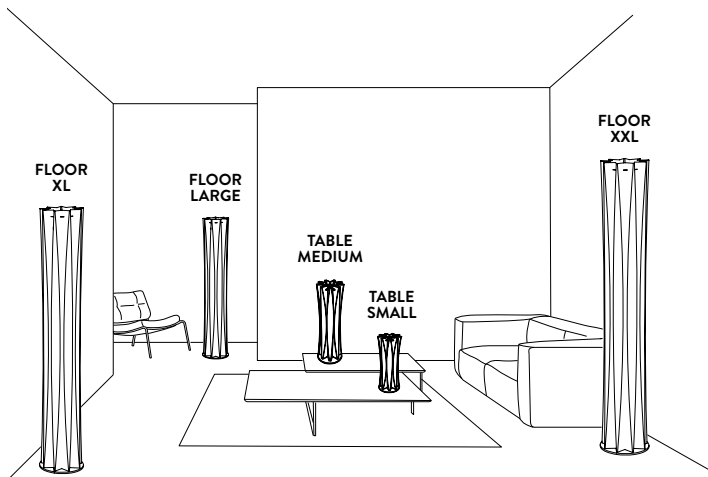

PRODUCT	SIZE	COLOUR	CODE
TABLE LAMP S		☐ WHITE	BAC42TAV0001W
		☐ GOLD	BAC42TAV0001O
Bulbs E14: 1 X 6W LED Filament Dimmable with: Dimmable bulbs Made of: Opalflex® With: Stainless Steel base Weight: net Kg 0,58 - gross Kg 1 Package: 48 x 20 x h. 17 cm			

BACH ENTIRE COLLECTION

CERTIFICATION

CE IP 20

ENERGY CLASS: A / A+ / A++

ENERGY LABEL AVAILABLE ON SLAMP'S WEBSITE

FINISHES