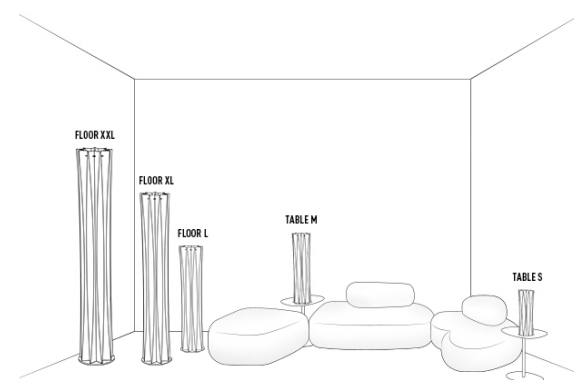

BACH design by Francesco Piretti

Compendium page 220

PRODOTTI	MISURE	COLORI	CODICE
FLOOR LAMP XXL Bulbs E27: 3 X 10W LED Filament Made of: Opalflex® With: Stainless Steel base - Dimmer included Weight: net Kg 4,00 - gross Kg 6,60 Package: 30 x 35 x 184 cm CE IP 20	184 cm (72-1/2") 31,5 cm (12-1/2")	☐ WHITE ☒ GOLD	BAC42PF00005W BAC42PF000050
FLOOR LAMP XL Bulbs E27: 3 X 10W LED Filament Made of: Opalflex® With: Stainless Steel base - Dimmer included Weight: net Kg 3,10 - gross Kg 6,20 Package: 30 x 35 x 170 cm CE IP 20	161 cm (63-1/2") 31,5 cm (12-1/2")	☐ WHITE ☒ GOLD	BAC42PF00004W BAC42PF000040
FLOOR LAMP L Bulbs E27: 2 X 10W LED Filament Made of: Opalflex® With: Stainless Steel base Weight: netKg 2,55 - gross Kg 4 Package: 35 x 28 x h123 cm CE IP 20	116 cm (43-3/4") 31,5 cm (12-1/2")	☐ WHITE ☒ GOLD	BAC42PF00003W BAC42PF000030
FLOOR LAMP M Bulbs E27: 1 X 10W LED Filament Made of: Opalflex® With: Stainless Steel base Weight: net Kg 1,30 - gross Kg 1,90 Package: 24x 25 x h76 cm CE IP 20	73 cm (28-3/4") 21 cm (8-1/4")	☐ WHITE ☒ GOLD	BAC42TAV0002W BAC42TAV00020

PRODOTTI	MISURE	COLORI	CODICE
TABLE LAMP S Bulbs E14: 1 X 5W LED Filament Made of: Opalflex® With: Stainless Steel base Weight: net Kg 0,60 - gross Kg 1 Package: 20 x 17 x h48 cm CE IP 20	42 cm (16-1/2") 16 cm (6-1/4")	☐ WHITE ☒ GOLD	BAC42TAV0001W BAC42TAV00010

BACH ENTIRE COLLECTION