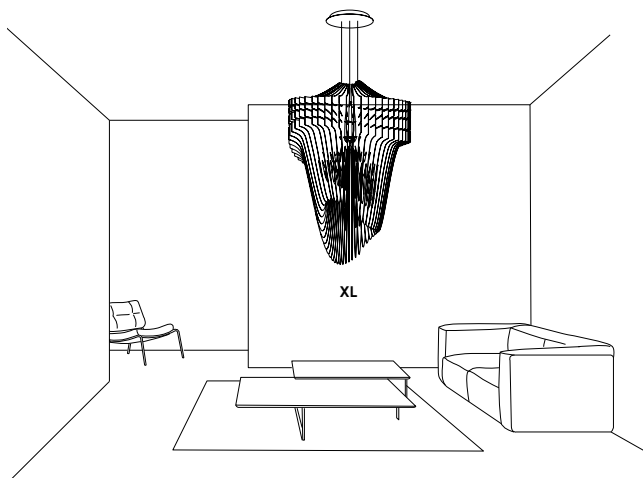

ARIA XL BLACK FADE by Zaha Hadid

Compendium page 42

PRODUCT	SIZE	COLOUR	CODE
SUSPENSION Bulbs E27: 6 X 12W LED Filament + 1 X 16W Spot LED Dimmable with: Dimmable bulbs Made of: Cristalflex® / Lentiflex® Weight: net Kg 23,5 - gross Kg 31,1 Package: A 54 x 55 x h. 44 cm - Kg 5,7 kg B 65 x 150 x h. 13 cm - Kg 25,4		BLACK FADE	ARI84SOS0004T_000

CANOPY DETAILS

ARIA BLACK FADE

XL: Ø 16 / Ø 20 cm x h. 3,5 cm (Ø 6-1/4" / Ø 7 -3/4" x h.1-1/2")

6 m. cable kit also available for purchase after lamp order
Kit Cavi da 6m acquistabile anche successivamente

Kit di installazione multipla su richiesta
Multiple installation kit on request

CERTIFICATION

CE IP 20

ENERGY CLASS: A / A+ / A++

ENERGY LABEL AVAILABLE ON SLAMP'S WEBSITE

ARIA BLACK FADE ENTIRE COLLECTION